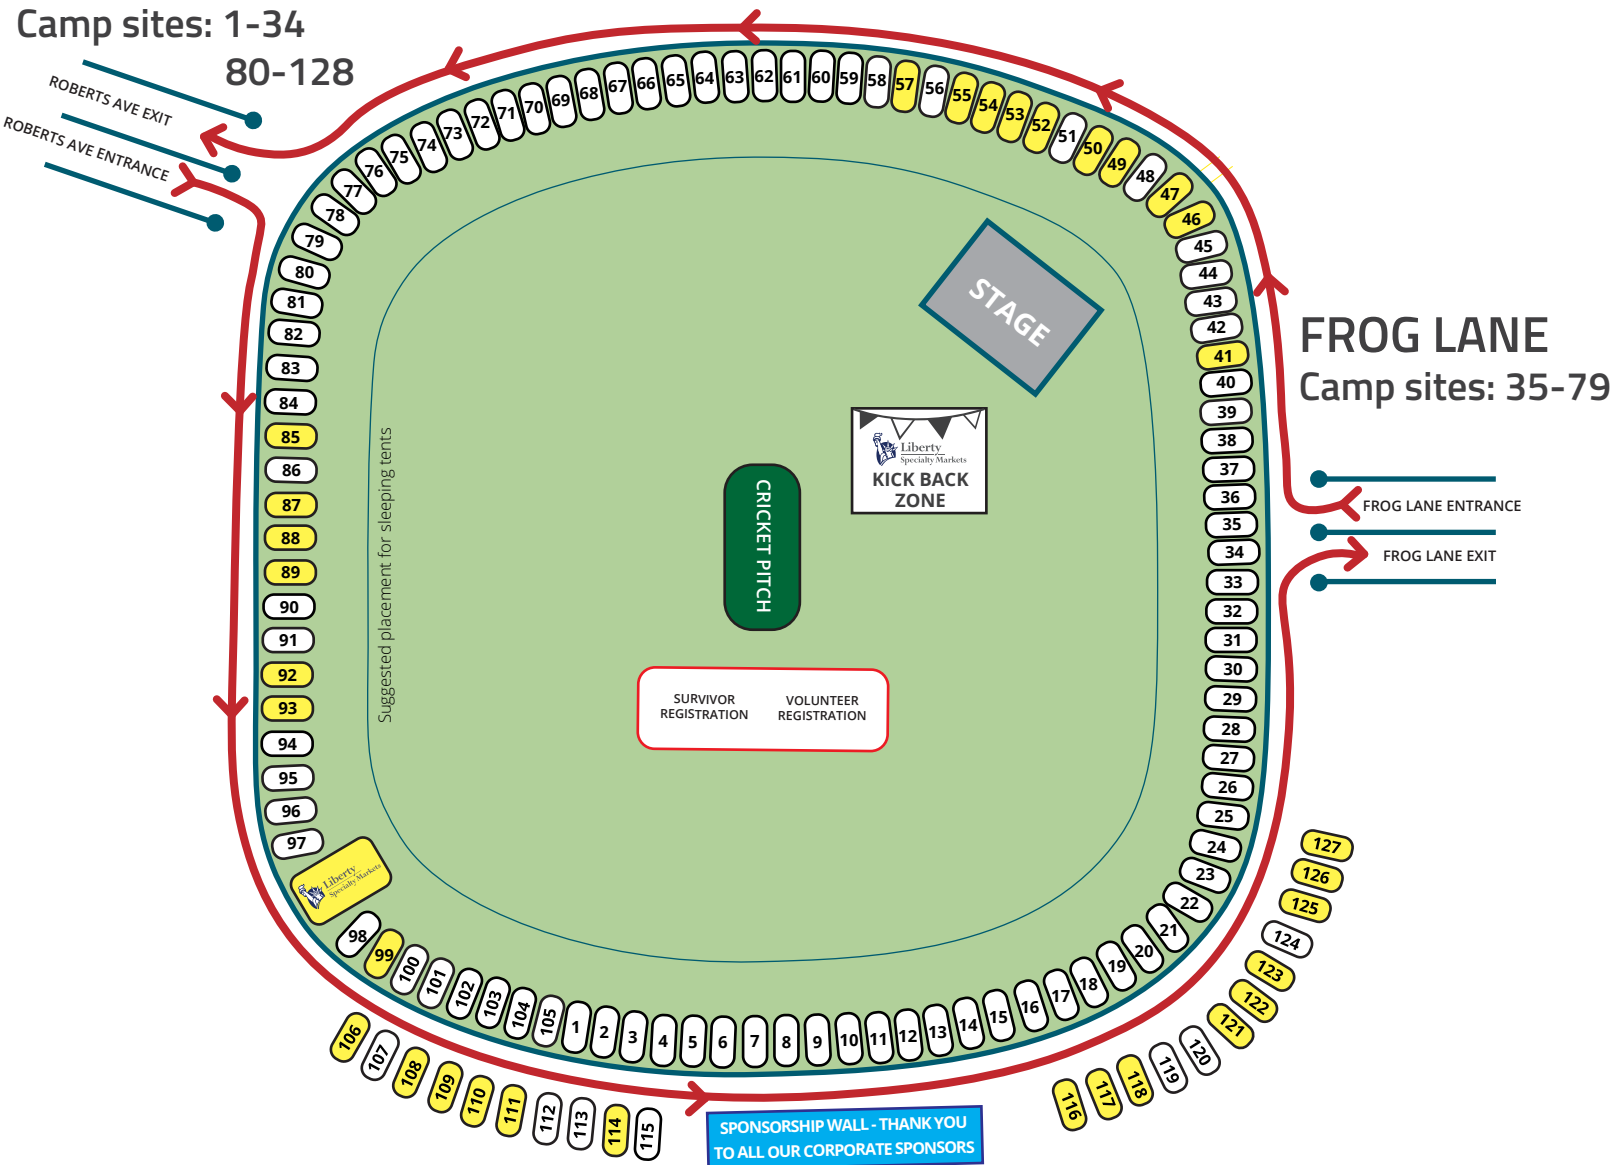

Team Set Up

10am - 4pm | Friday, May 17, 2019

PLEASE USE THE FOLLOWING ENTRY AND EXIT POINTS BASED ON YOUR CAMP SITE NUMBER

ROBERTS AVENUE

Camp sites: 1-34

80-128

ROBERTS AVE EXIT

ROBERTS AVE ENTRANCE

FROG LANE

Camp sites: 35-79

FROG LANE ENTRANCE

FROG LANE EXIT